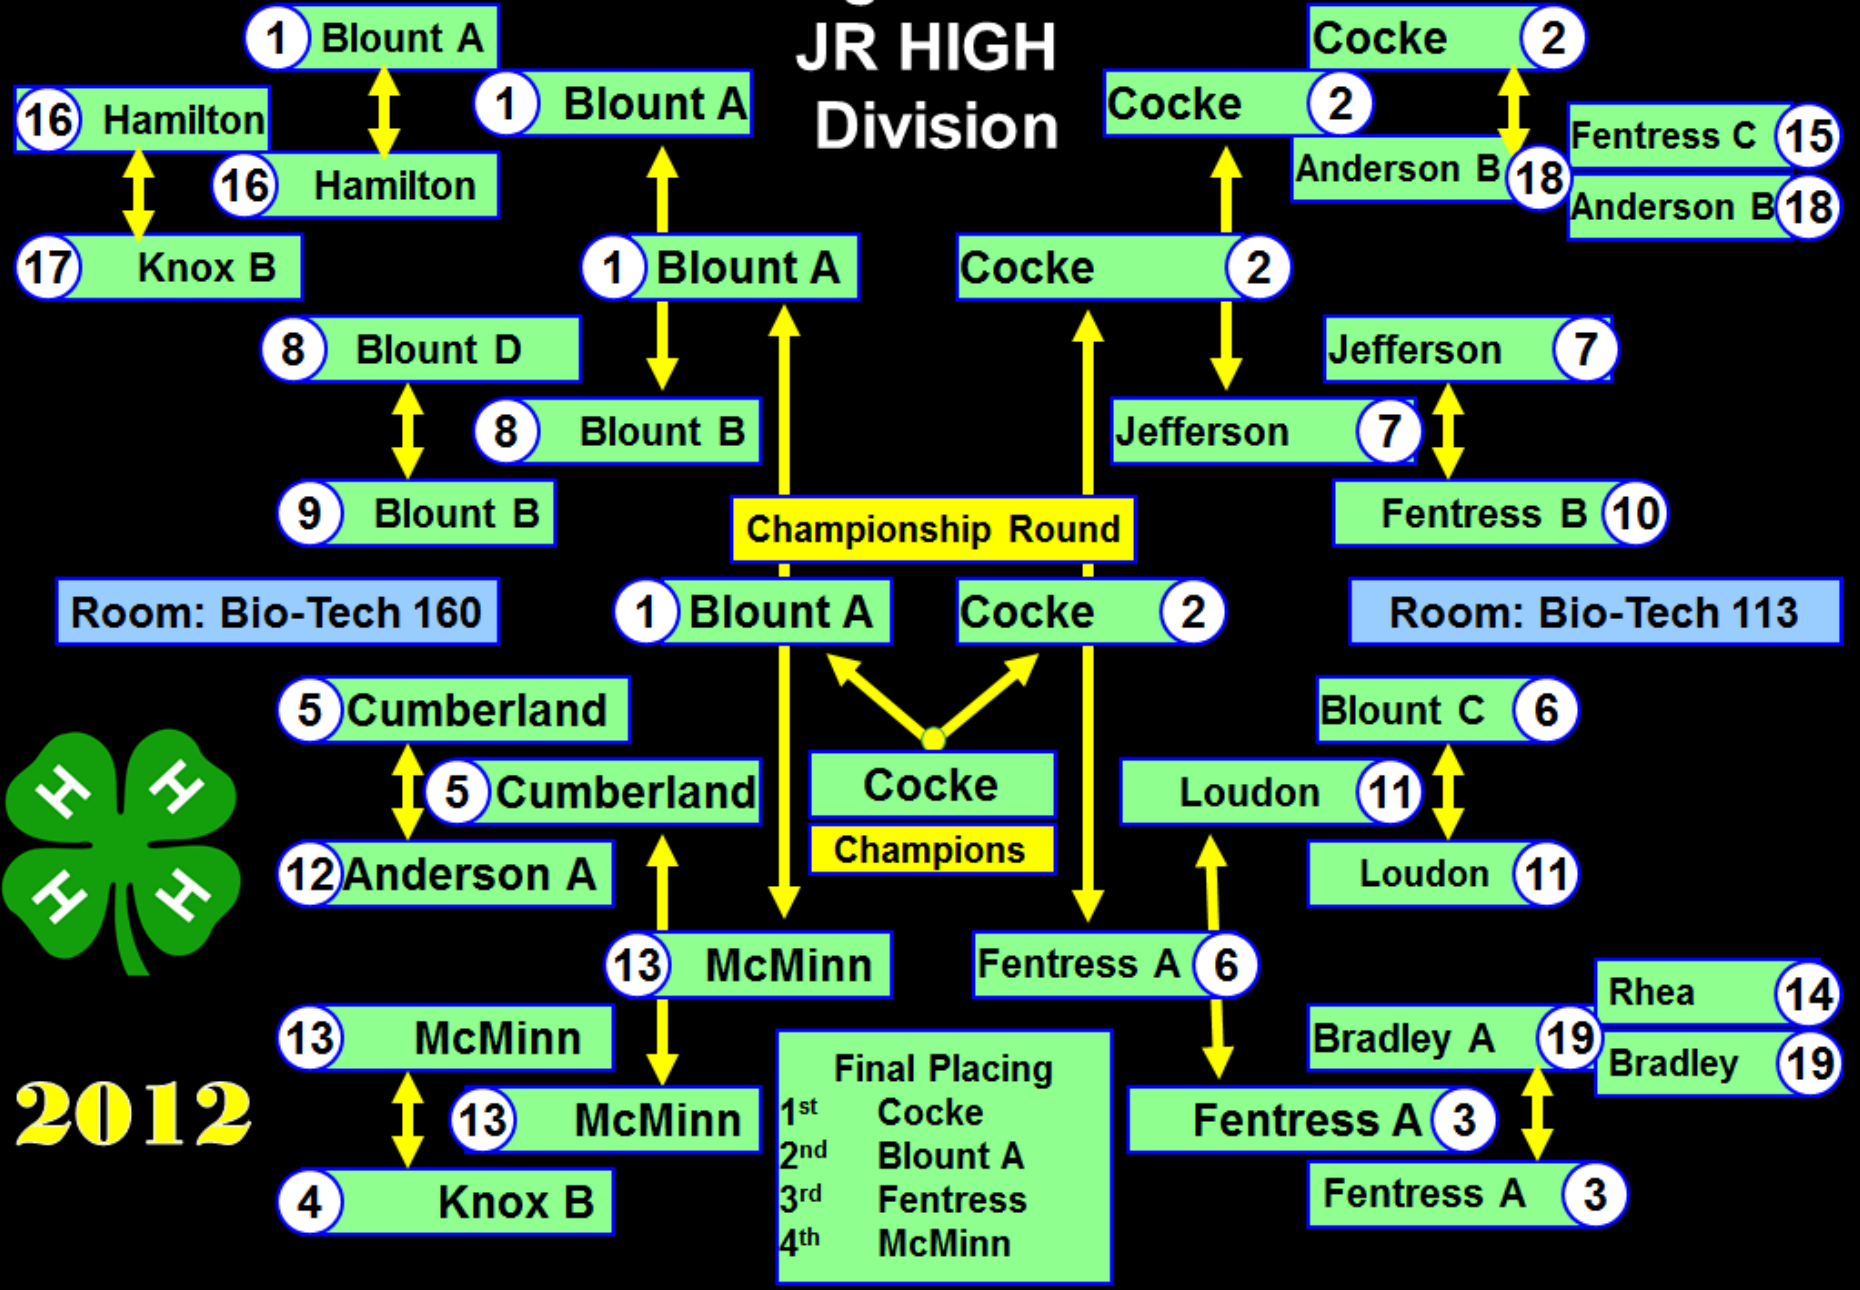

# Eastern Region Horse Bowl

## JR HIGH Division

**2012**