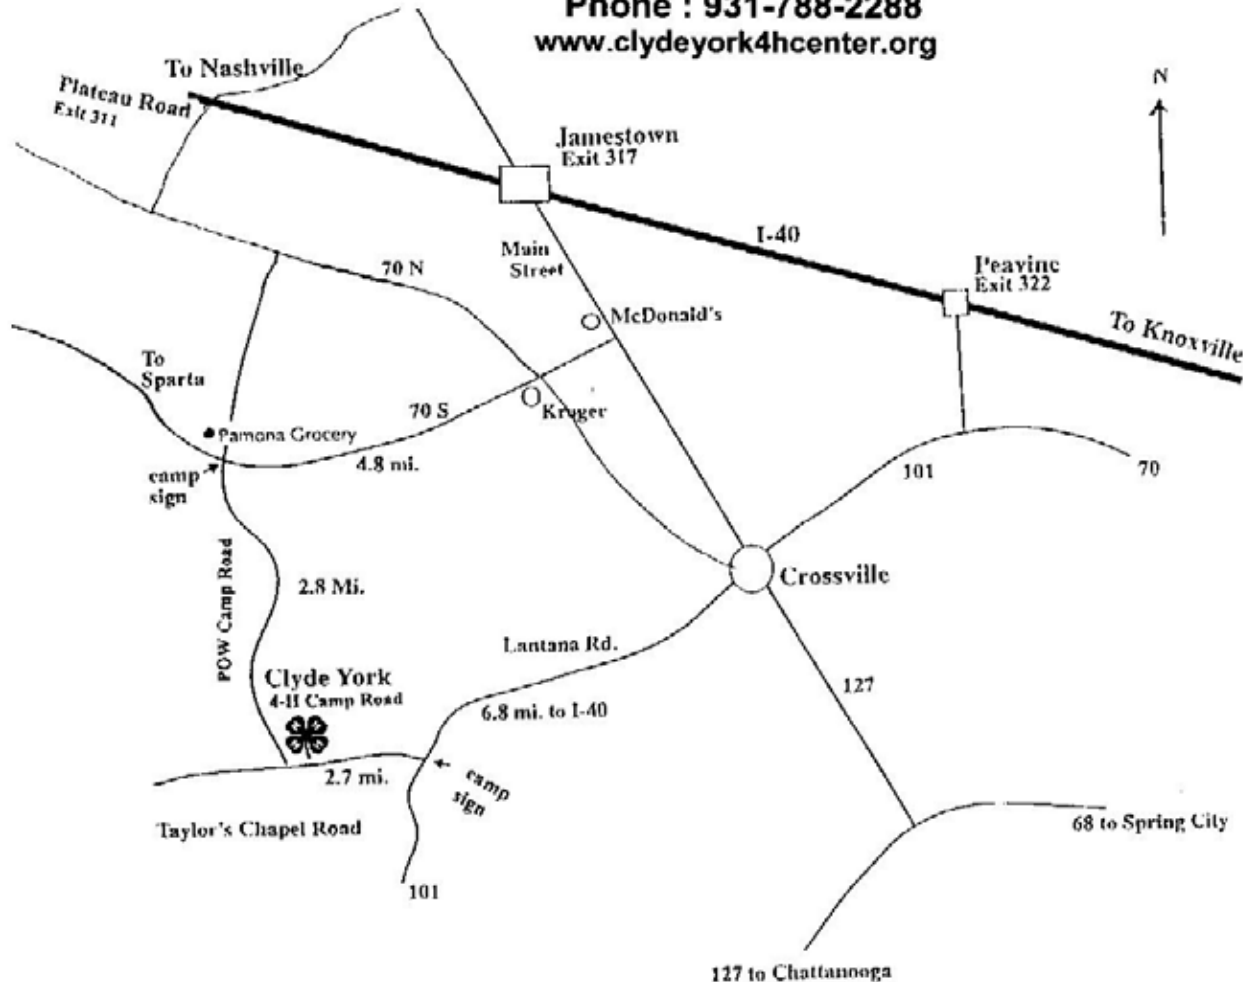

Clyde M. York 4-H Center

62 4-H Center Drive
Crossville, TN 38572

Mr. Scottie Fillers, Camp Manager

Phone : 931-788-2288

www.clydeyork4hcenter.org

Directions to get to the Clyde M. York 4-H Center:

1. Exit I-40 at Exit 317 and take 127 south to the 4th signal light.
(Landmark : Walgreens on the right)
2. Turn RIGHT at light go straight under next signal light.
You are now on highway 70 South toward Sparta
Go approximately 4 miles to POW Camp Road. (on the Left)
(Landmark : University of Tennessee sign on Left.)
(Landmark : Pomona gas station on the Right)
3. Turn on to POW Camp Road go approximately 2.3 miles to the camp.
Camp is on the LEFT.